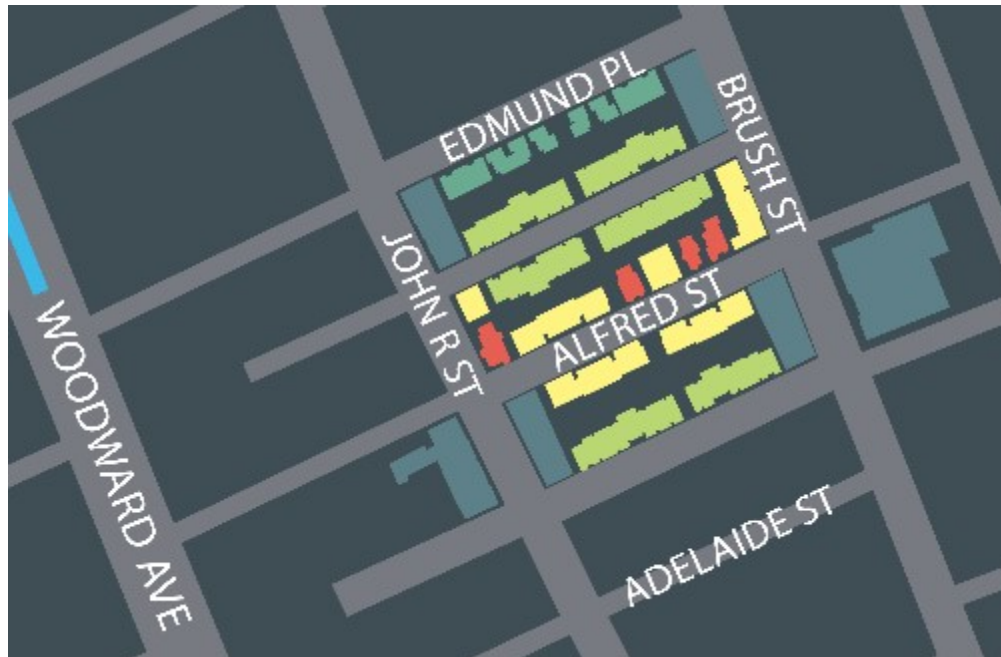

THE SCOTT AT BRUSH PARK

THE VERNOR
(UPCOMING)

OVER

\$100M
M

OVER
2,000
UNITS BUILT IN
METRO DETROIT

LOFTS OF
MERCHANTS ROW

THE
ELLINGTON

DUCHARME PLACE

PROJECT SUMMARY

CITY MODERN

LOCATION:	Brush Park
OWNER:	Bedrock Detroit
PROPOSED USE:	Mixed-Use Multi-Family Developments
PROPERTY SIZE:	A3 – 81,686 SF A4 – 44,321 SF A5 – 42,895 SF A6 – 158,773 SF
CONSTRUCTION COMMENCEMENT:	January 2017
OPENING:	First buildings to open in 2018

CITY MODERN

SITE PLAN

CITY MODERN

A3 BUILDING

A4 BUILDING

A5 BUILDING

A6 BUILDING

CITY OF DETROIT EXECUTIVE ORDER COMPLIANCE