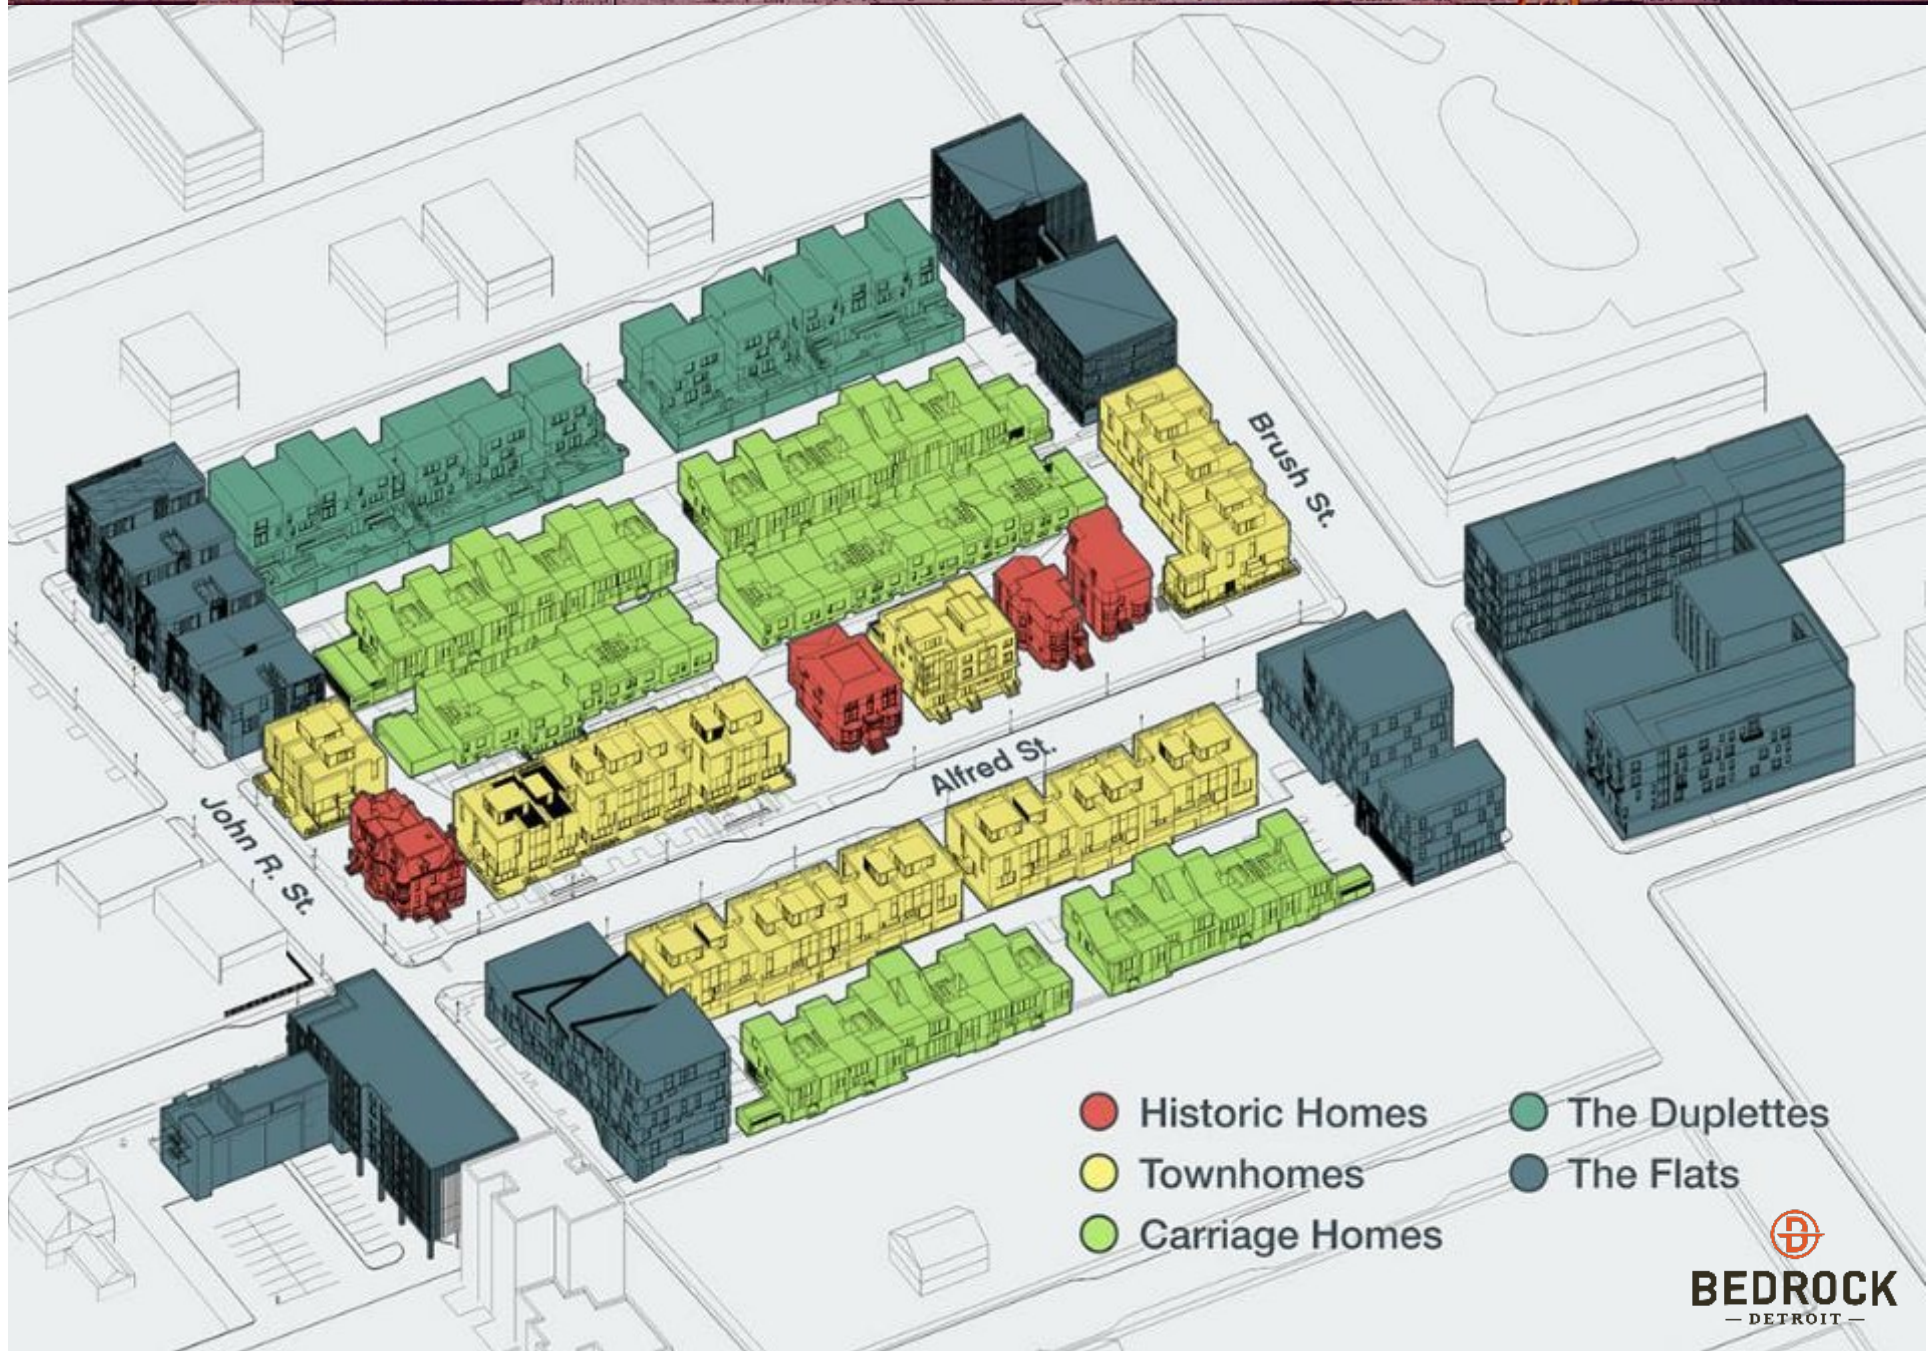

SITE PLAN

CITY MODERN